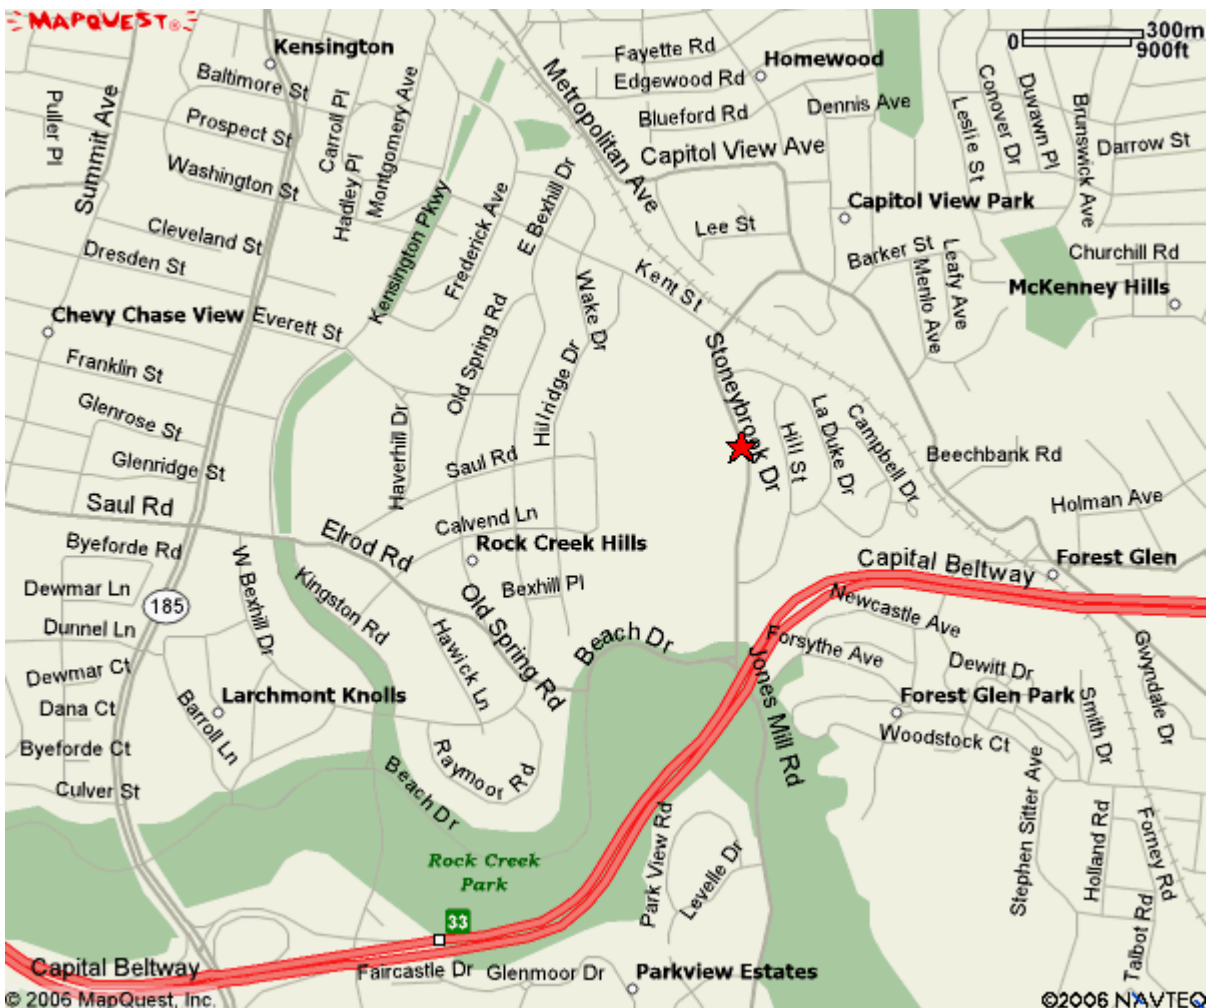

9900 Stoneybrook Dr
Kensington MD
20895-3149 US

Notes:

Washington DC Temple Visitors Center

Exit on Connecticut Ave from Beltway

SUITE RETREAT®
WEEKENDS.

EVERYTHING
FOR A REASON.™

CHECK
DATES

All rights reserved. Use Subject to License/Copyright

This map is informational only. No representation is made or warranty given as to its content. User assumes all risk of use. MapQuest and its suppliers assume no responsibility for any loss or delay resulting from such use.