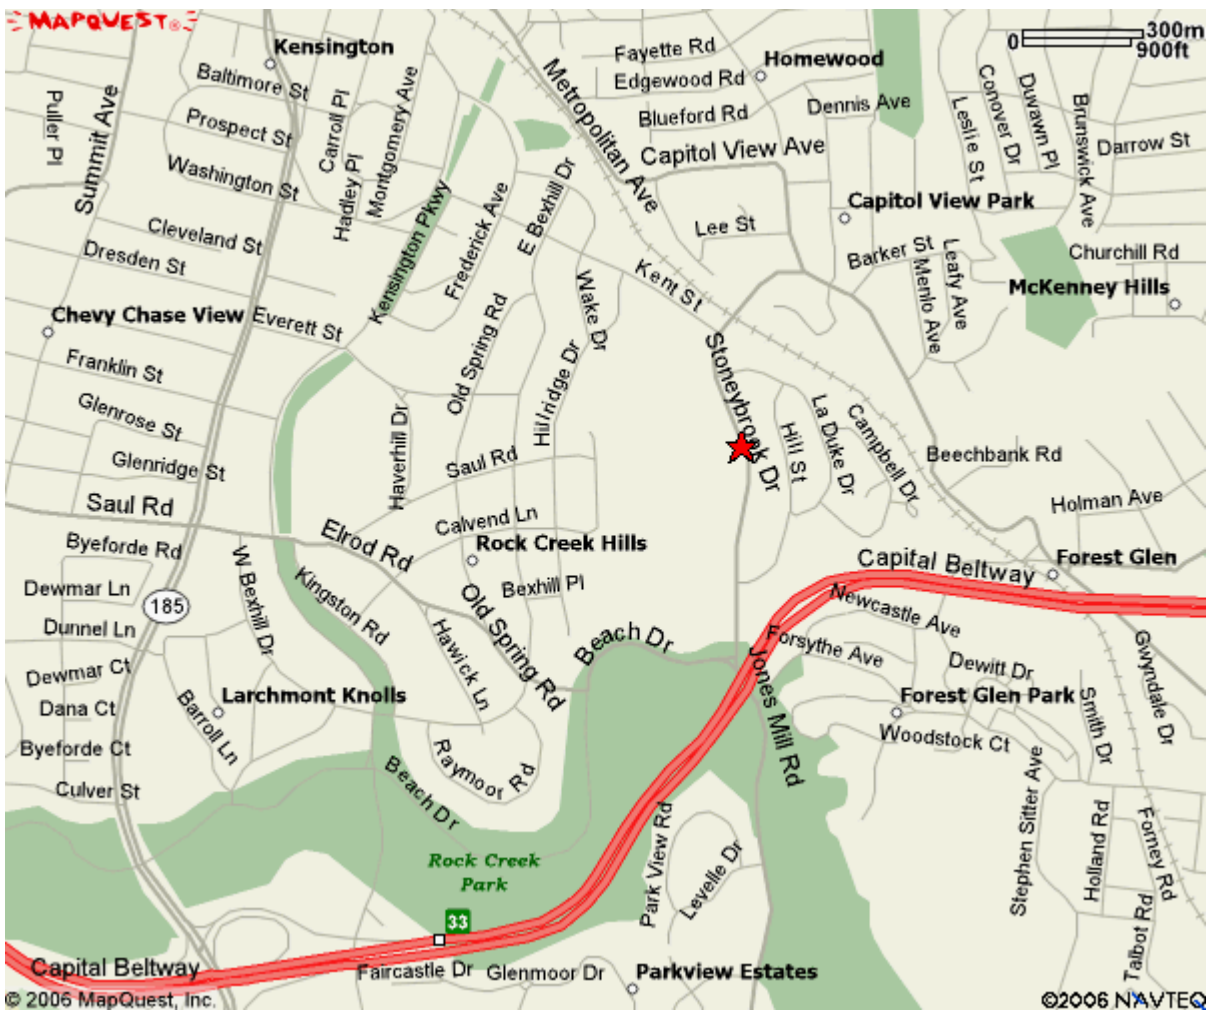

9900 Stoneybrook Dr
Kensington MD
20895-3149 US

Notes:

Washington DC Temple Visitors Center

Exit on Connecticut Ave from Beltway

SUITE RETREAT®
WEEKENDS.

EVERYTHING
FOR A REASON.™

CHECK
DATES

All rights reserved. Use Subject to License/Copyright

This map is informational only. No representation is made or warranty given as to its content. User assumes all risk of use. MapQuest and its suppliers assume no responsibility for any loss or delay resulting from such use.